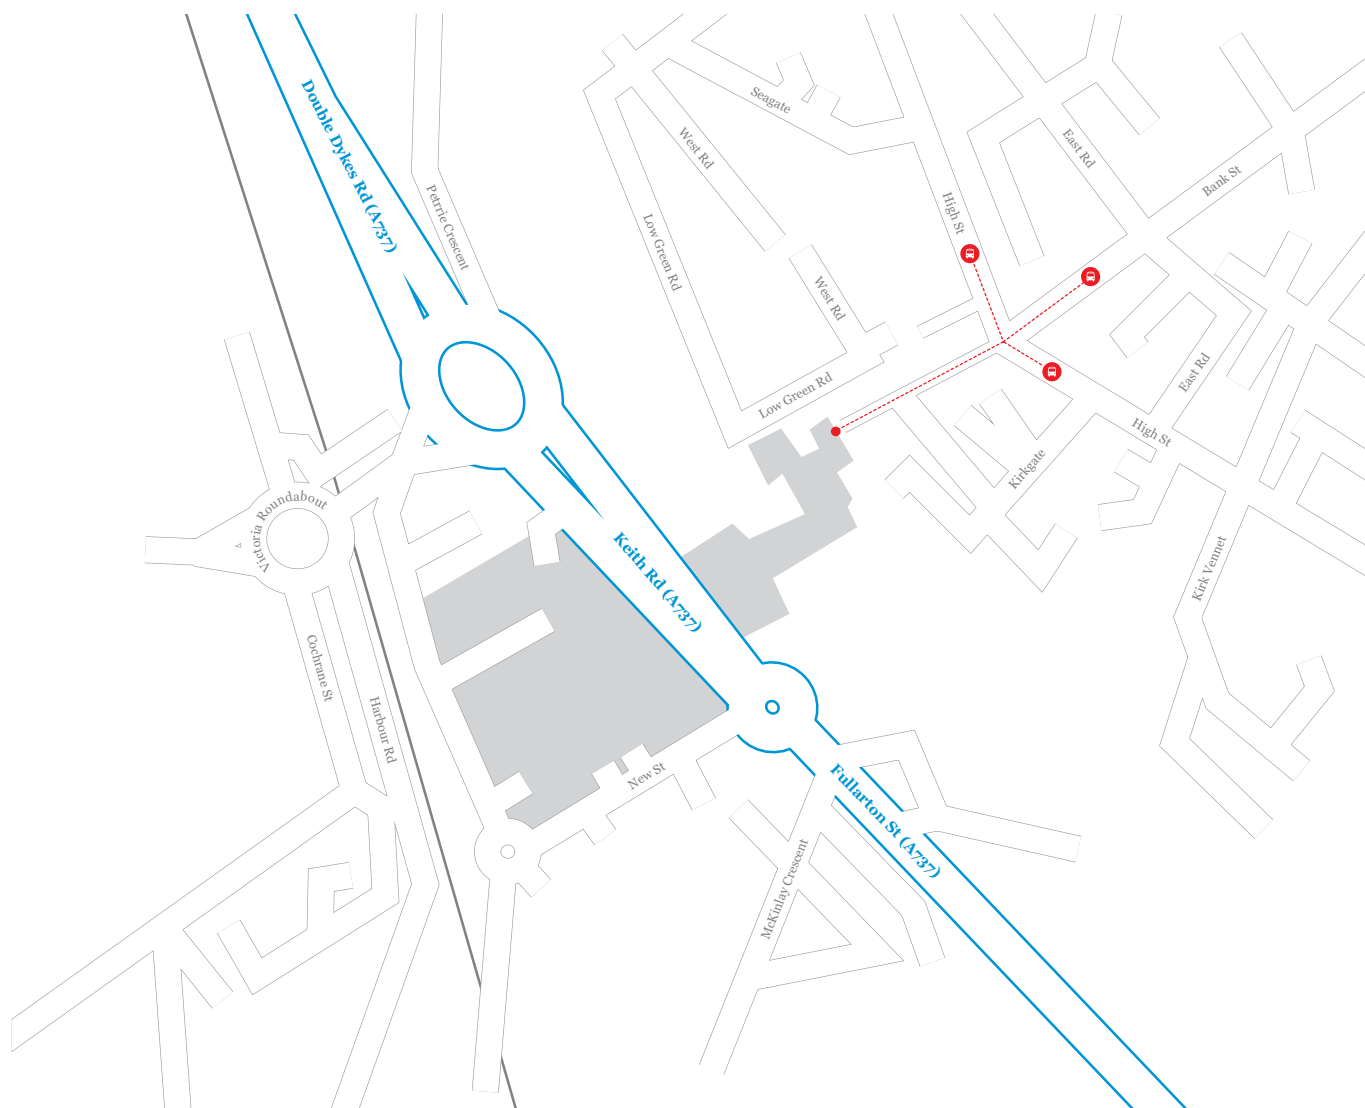

By Bus

Rivergate

SHOPPING CENTRE | IRVINE

Enjoy 3 hours
FREE Parking
in one of our 1093 spaces

Opening Hours

Mon - Sat 9.00am - 5.30pm
Sun 11.00am - 5.00pm
Bank Hols 11.00am - 5.00pm

Travelling by Bus into Irvine Town Centre

You will leave the bus at Irvine Cross and proceed to a pedestrianised area called Bridgegate.
If you proceed down Bridgegate you will arrive at the East Entrance to the Rivergate Centre.

Rivergate Shopping Centre 5 Fullarton Square, Irvine KA12 8BR Telephone 01294 274 021
Email info@rivergatecentre.com Visit www.rivergatecentre.com