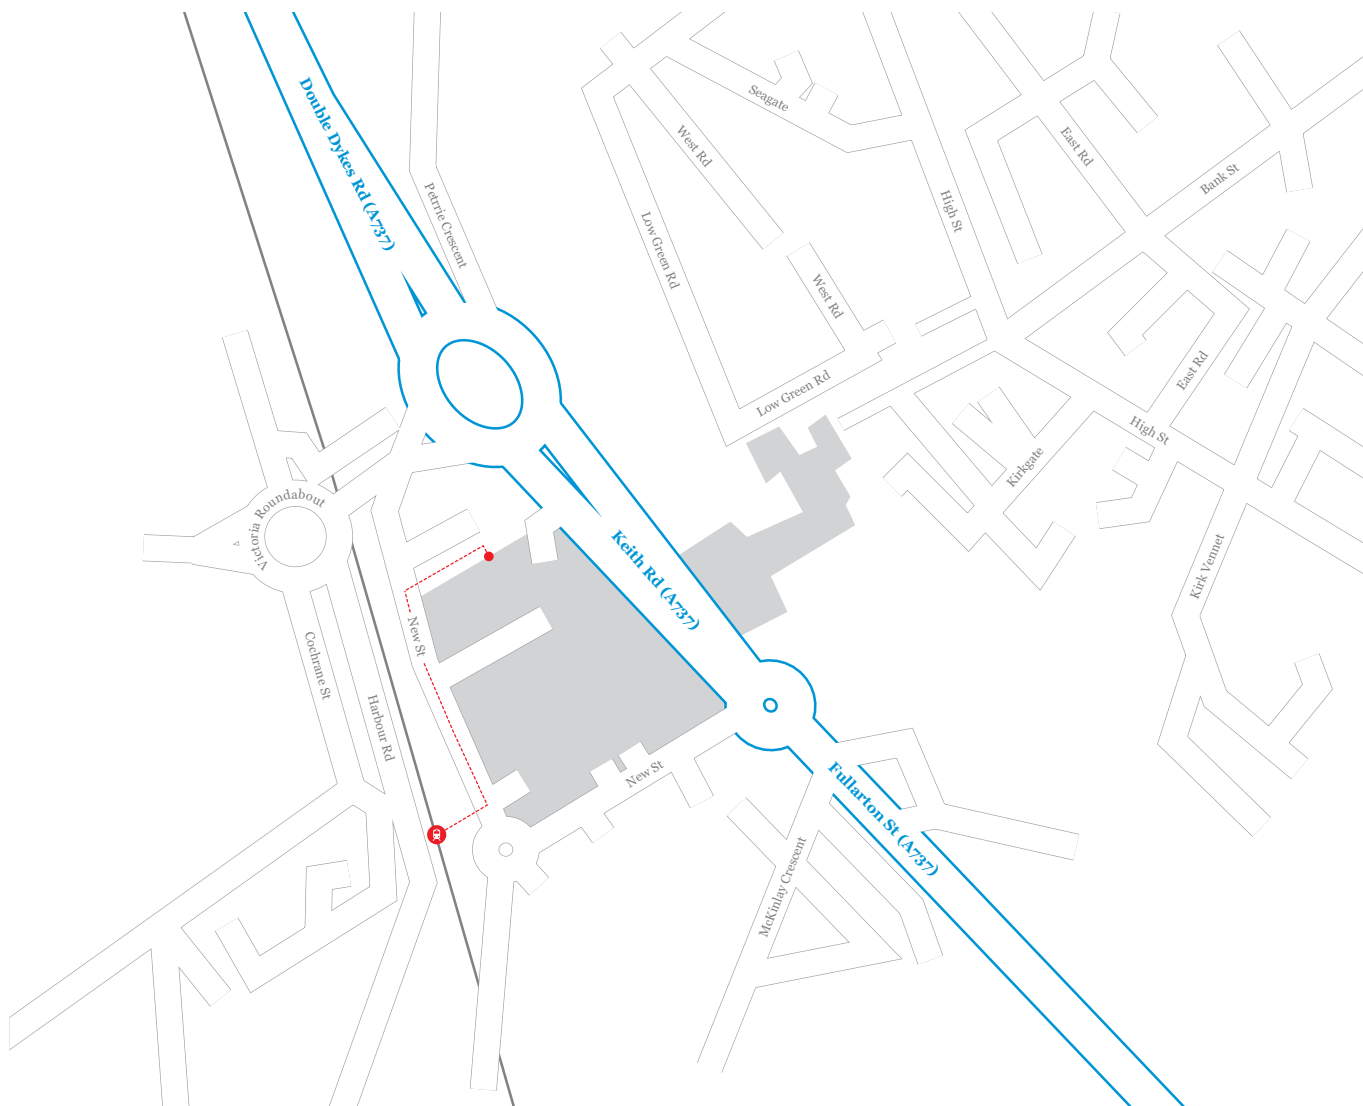

# Rivergate

SHOPPING CENTRE | IRVINE

Enjoy 3 hours  
**FREE** Parking  
in one of our 1093 spaces

### Travelling by Train

The Centre is directly opposite the Railway Station. On leaving the station cross the road and follow the walkway past Asda and into the Centre through the West Entrance.

Rivergate Shopping Centre 5 Fullarton Square, Irvine KA12 8BR Telephone 01294 274 021  
Email [info@rivergatecentre.com](mailto:info@rivergatecentre.com) Visit [www.rivergatecentre.com](http://www.rivergatecentre.com)